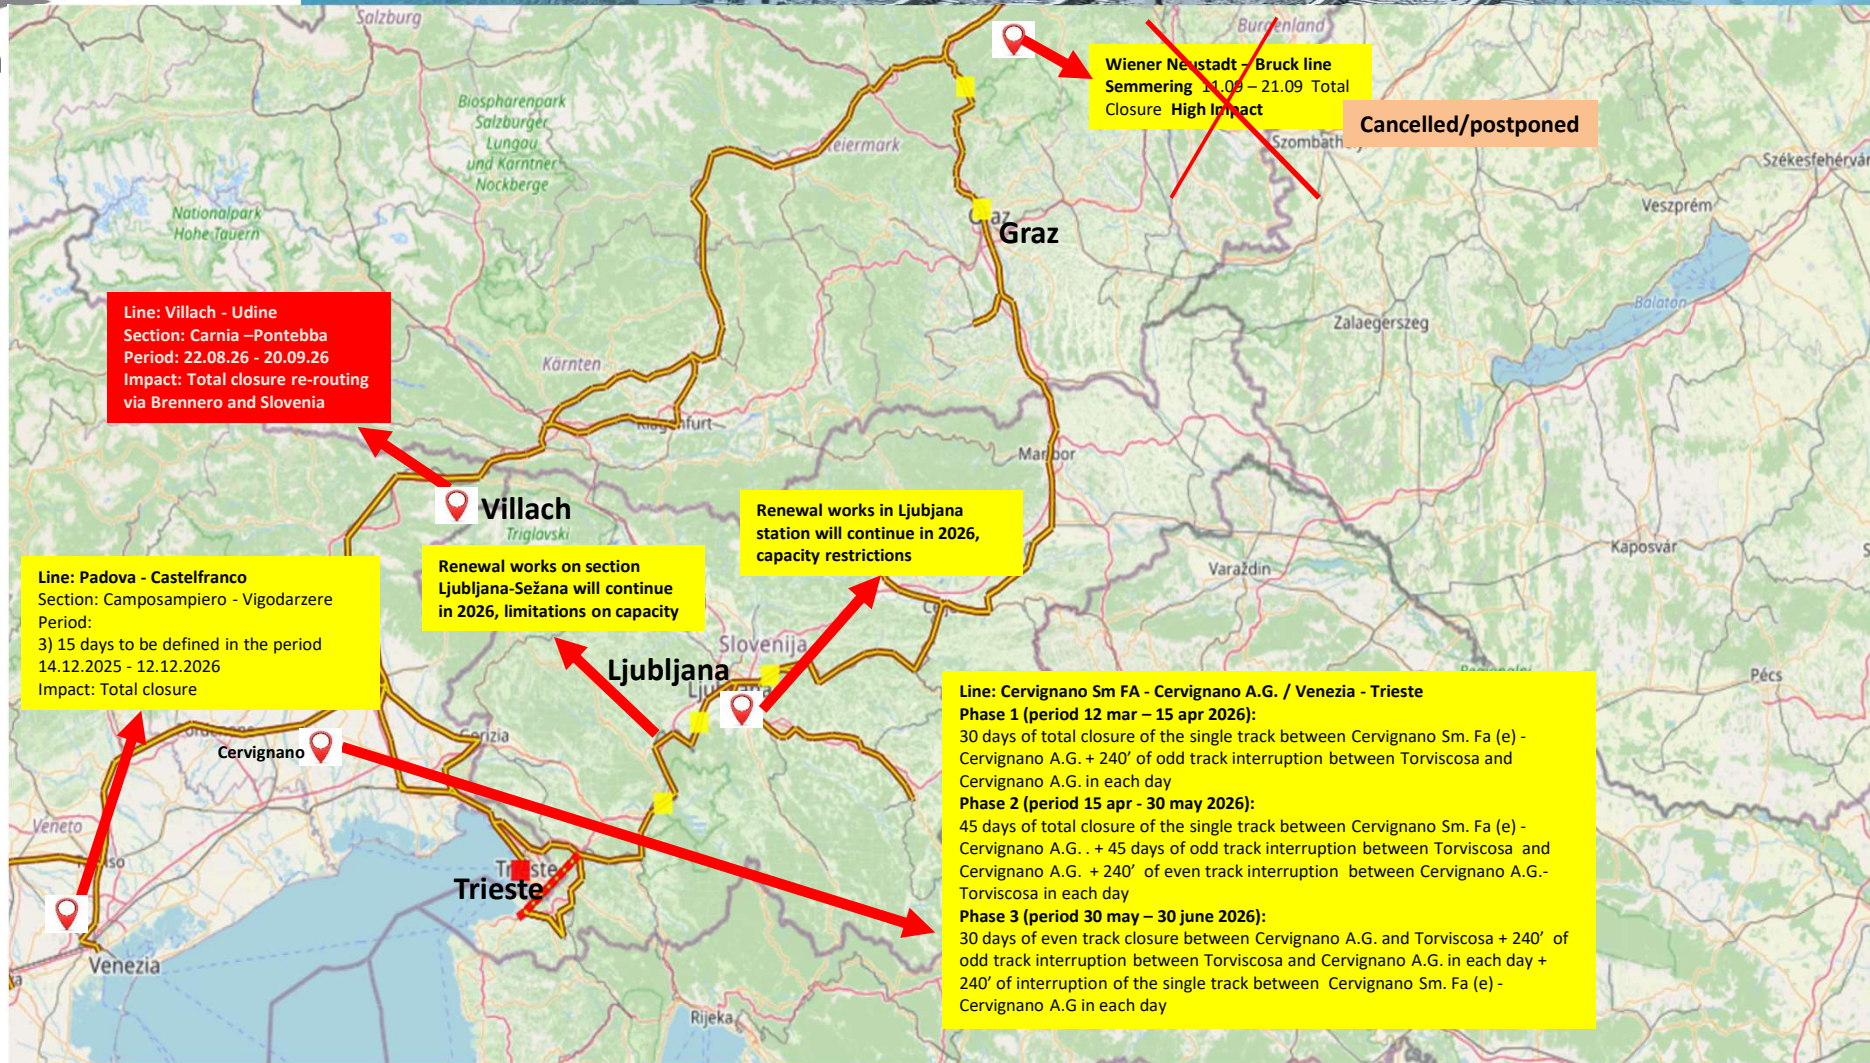

TCRs State of Play

Maps of Main TCRs RFC5 2024-2026

WG TCR RFC5

Summary of main TCRs planned as from 1 January 2024 to 31 December 2025

RFC5 Southern part Italy /Slovenia Austria

Total closures in red

Summary of main TCRs planned as from 1 January 2024 to 31 December 2025

RFC5 Northern part Czech Republic/Slovakia/Austria

Summary of main TCRs planned as from 1 January 2024 to 31 December 2025 (including 2026) RFC5 Northern part Poland

Summary of main TCRs planned as from 1 January 2026 to 31 December 2026

RFC5 Southern part Italy /Slovenia Austria

Summary of main TCRs planned as from 1 January 2026 to 31 December 2026

RFC5 Northern part Czech Republic/Slovakia