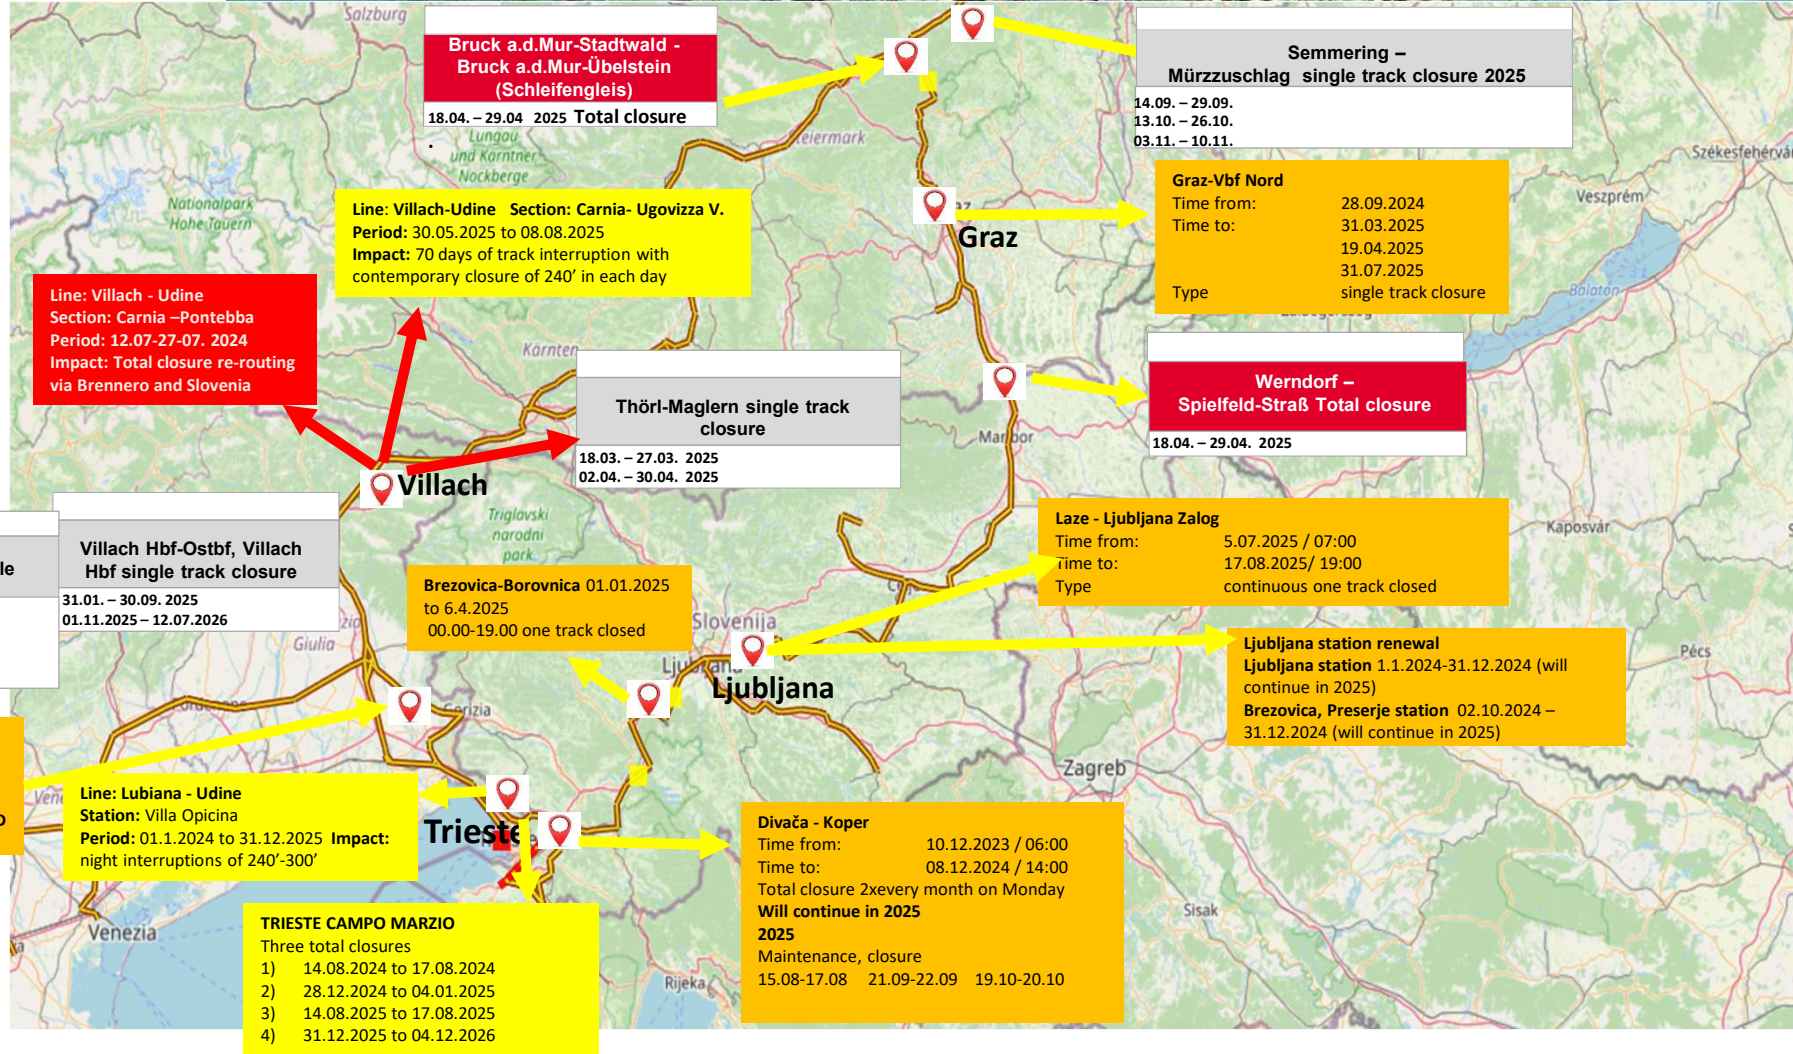

TCRs State of Play

Maps of Main TCRs RFC5 2024-2026

WG TCR RFC5

Summary of main TCRs planned as from 1 January 2024 to 31 December 2025

RFC5 Southern part Italy /Slovenia Austria

Total closures in red

Summary of main TCRs planned as from 1 January 2024 to 31 December 2025

RFC5 Northern part Czech Republic/Slovakia/Austria

Summary of main TCRs planned as from 1 January 2024 to 31 December 2025 (including 2026) RFC5 Northern part Poland

Summary of main TCRs planned as from 1 January 2026 to 31 December 2026

RFC5 Southern part Italy /Slovenia Austria

Summary of main TCRs planned as from 1 January 2026 to 31 December 2026

RFC5 Northern part Czech Republic/Slovakia