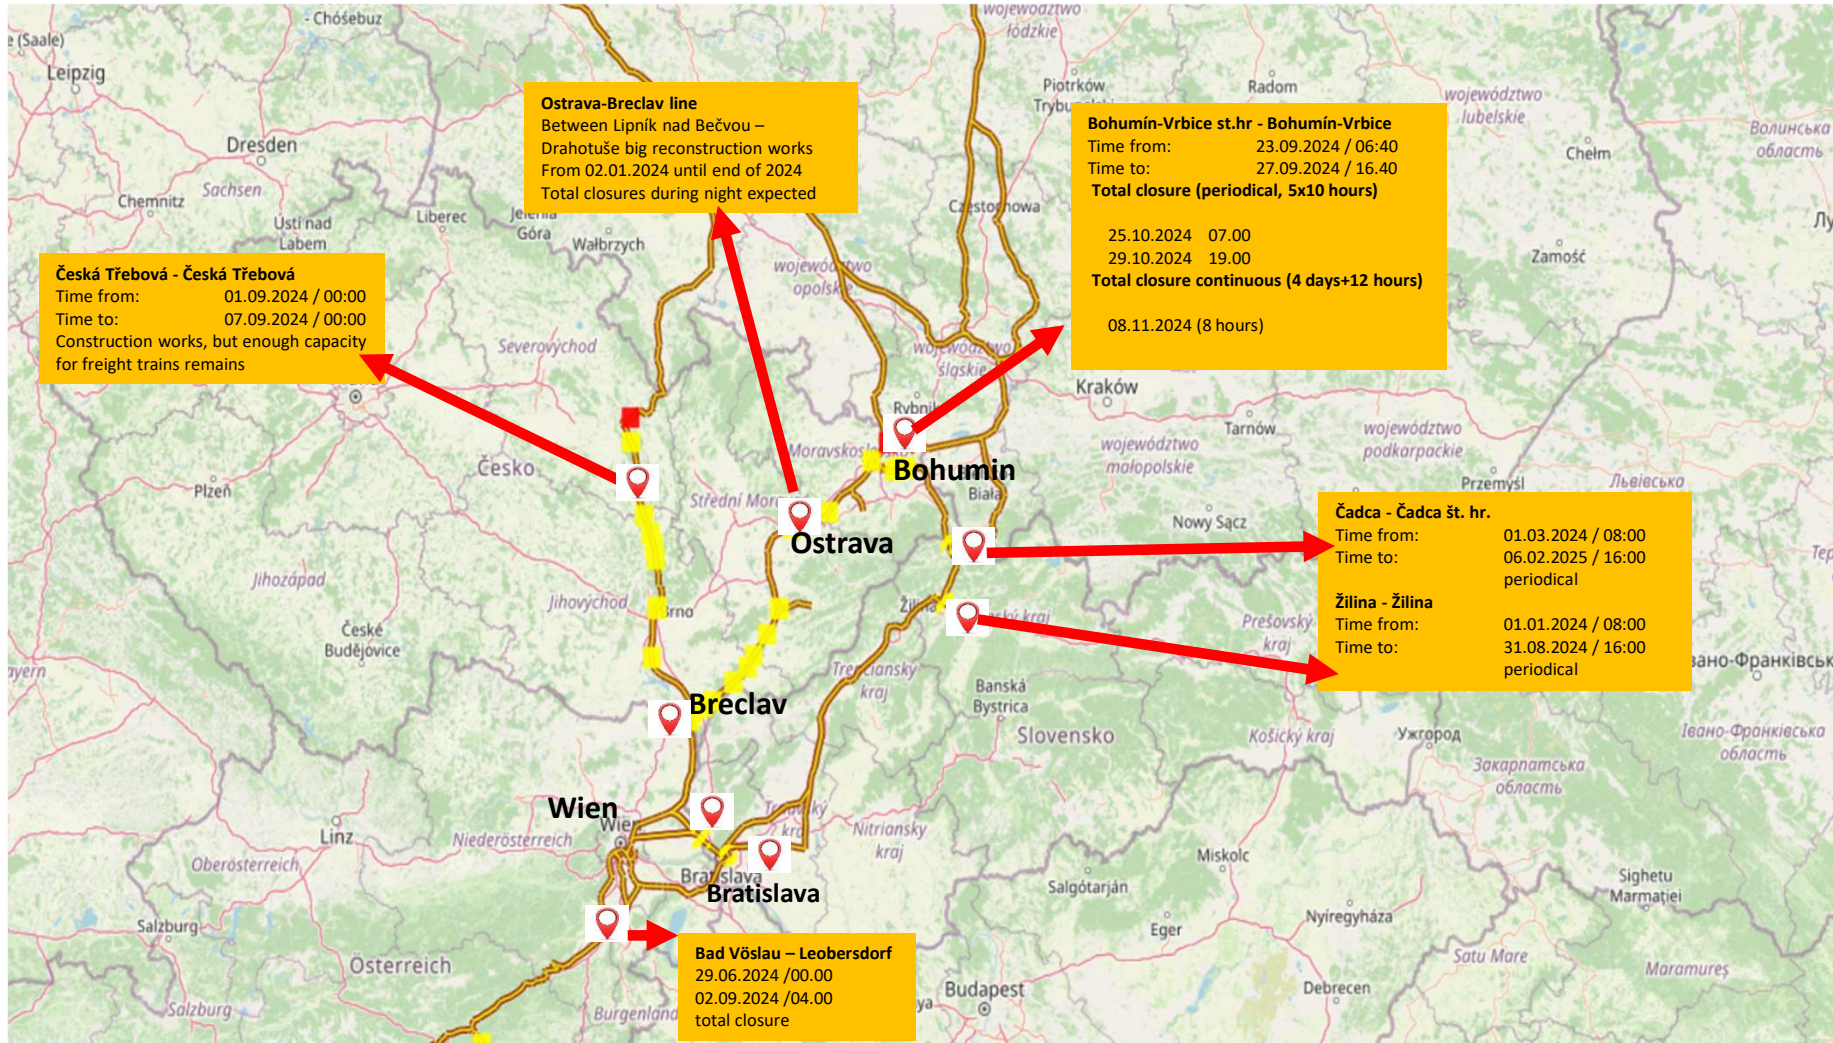

TCRs State of Play

Maps of Main TCRs RFC5 2024-2026

WG TCR RFC5

Summary of main TCRs planned as from 1 January 2024 to 31 December 2025

RFC5 Southern part Italy /Slovenia Austria

Total closures in red

Summary of main TCRs planned as from 1 January 2024 to 31 December 2025

RFC5 Northern part Czech Republic/Slovakia/Austria

Summary of main TCRs planned as from 1 January 2024 to 31 December 2025 (including 2026) RFC5 Northern part Poland

Summary of main TCRs planned as from 1 January 2026 to 31 December 2026

RFC5 Southern part Italy /Slovenia Austria

Summary of main TCRs planned as from 1 January 2026 to 31 December 2026

RFC5 Northern part Czech Republic/Slovakia